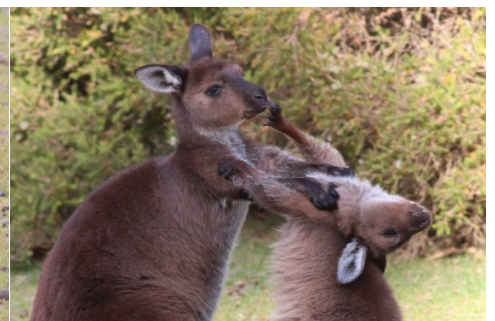

## South Australia trip February 2014 (Thomas Garm Pedersen)

### Mammals

Short-beaked echidna

Short-beaked echidna

New Zealand fur-seal

Australian sea-lion

Flying fox

Flying fox (flying)

### Marsupials

Kangaroo Island kangaroo

Kangaroo Island kangaroo (juv.)

Kangaroo Island kangaroo (pair)

**Eastern grey kangaroo**

**Tammar wallaby**

**Common brushtail possum (night)**

**Koala**

**Koala (night shot)**