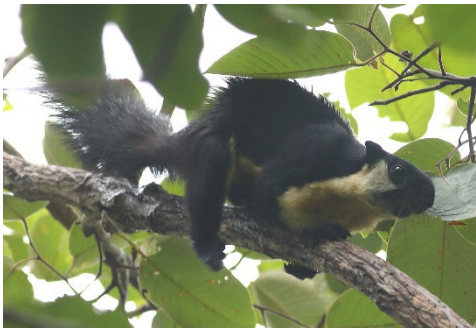

Cambodia trip July 2019 (Thomas Garm Pedersen)

Mammals

Pileated gibbon (semi wild)

Long-tailed macaque

Variable squirrel

Black giant squirrel

Himalayan striped squirrel

Indochinese ground squirrel

Muntjac

Irrawaddy dolphin

False vampire bat

Reptiles

Bengal monitor

Tokay gecko

Flat-tailed house gecko

Long-tailed sun skink