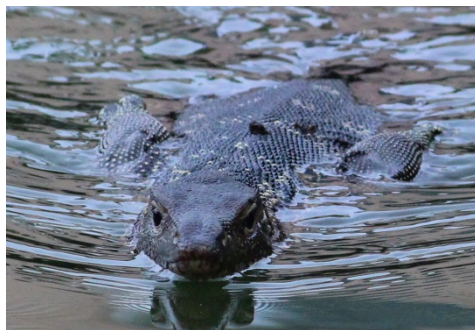

Southern Thailand trip July 2017 (Thomas Garm Pedersen)

Mammals

White-handed gibbon

Long-tailed macaque

Gray-bellied squirrel

Variegated squirrel

Unidentified bat

Unidentified bat

Reptiles

Water monitor

Water monitor

Sun skink

Asian house gecko

Emma Gray's forest lizard

Garden fence lizard

Spotted flying dragon

Spotted flying dragon

Ornate flying snake

Ornate flying snake

Red-eared slider

Birds

Blue-banded kingfisher

Blue-banded kingfisher

Ruddy kingfisher