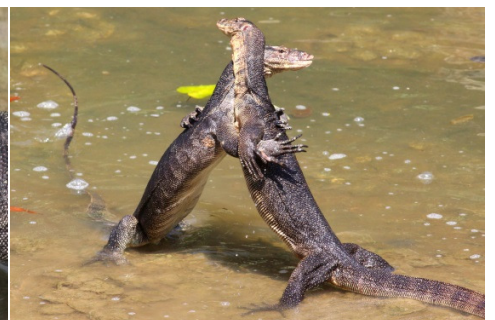

Singapore trip February 2016 (Thomas Garm Pedersen)

Mammals

Long-tailed macaque (female)

Long-tailed macaque (juv.)

Wild boar

Lesser dog-faced fruit bat

Lesser dog-faced fruit bat (ad+juv)

Plantain squirrel

Reptiles

Water monitor

Water monitor (fighting)

Water monitor (fighting)

Asian house gecko

Saltwater crocodile

Saltwater crocodile

Green crested lizard